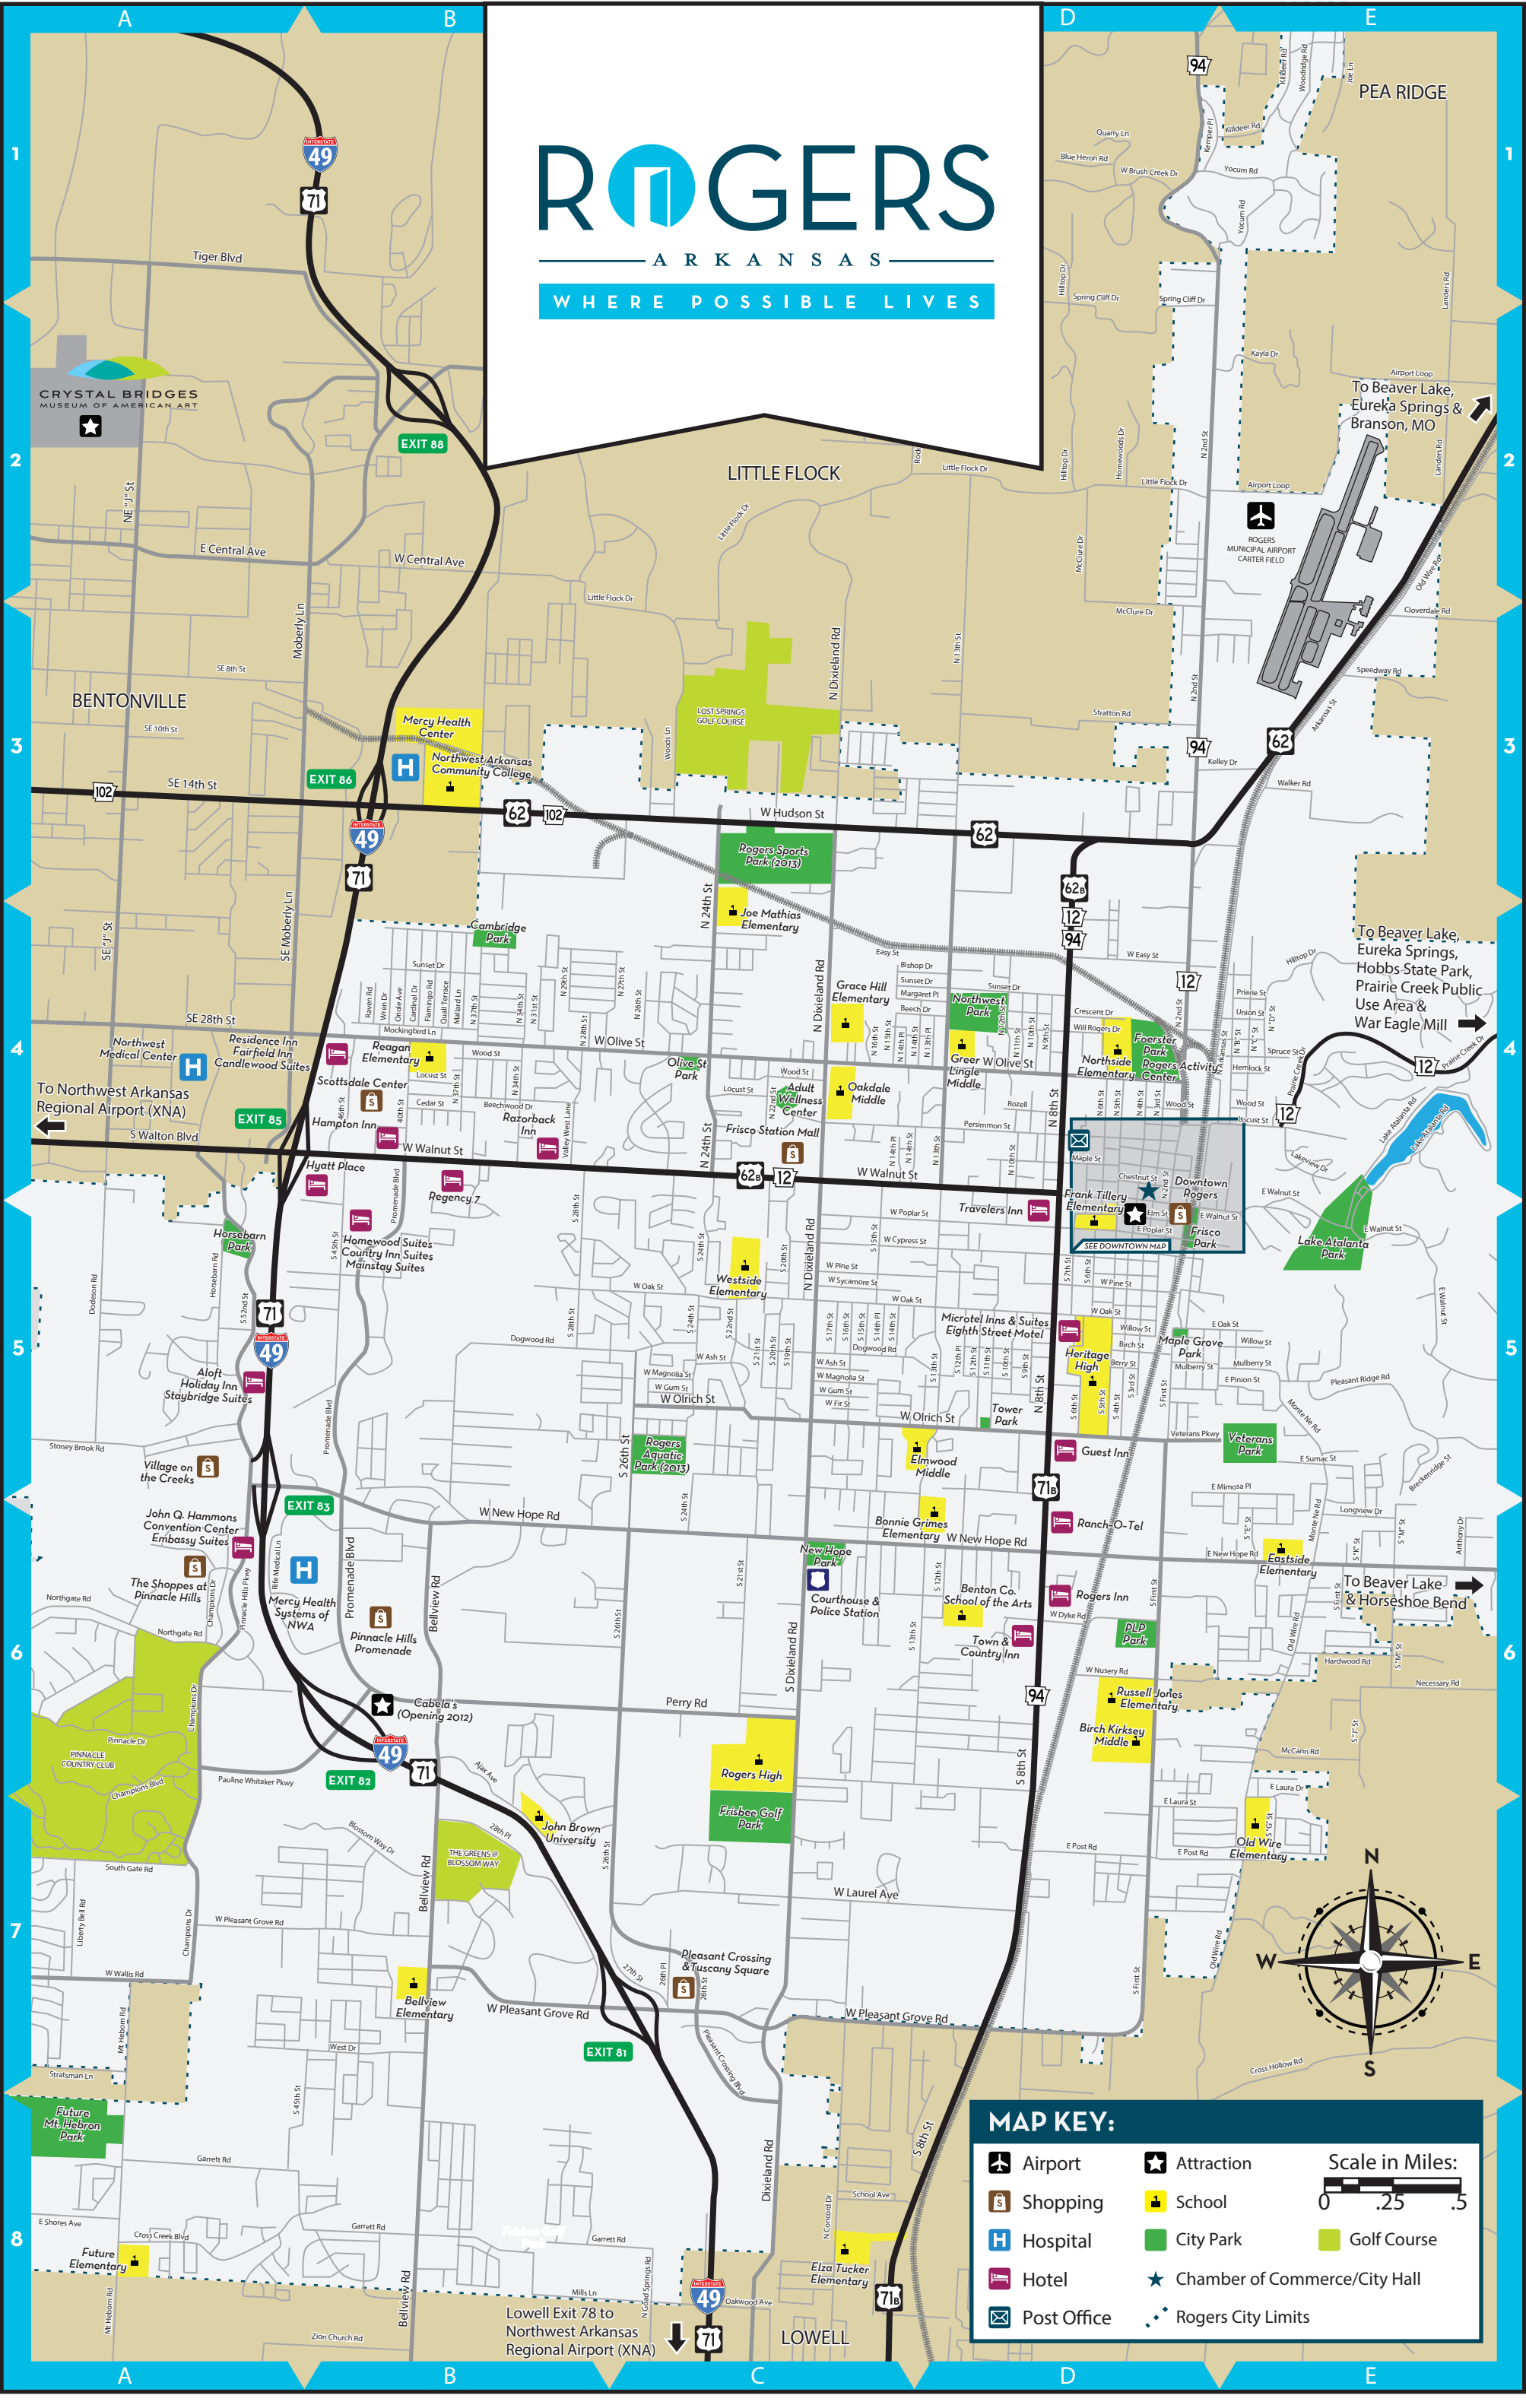

ROGERS

ARKANSAS

WHERE POSSIBLE LIVES

MAP KEY:

- Airport
- Attraction
- Shopping
- School
- Hospital
- City Park
- Hotel
- Chamber of Commerce/City Hall
- Post Office
- Rogers City Limits
- Golf Course

Lowell Exit 78 to Northwest Arkansas Regional Airport (XNA)

To Beaver Lake, Eureka Springs & Branson, MO

To Beaver Lake, Eureka Springs, Hobbs State Park, Prairie Creek Public Use Area & War Eagle Mill

To Beaver Lake & Horseshoe Bend

CRYSTAL BRIDGES MUSEUM OF AMERICAN ART

BENTONVILLE

To Northwest Arkansas Regional Airport (XNA)

Future Mt. Hebron Park

Future Elementary

LITTLE FLOCK

John Brown University

LOWELL

PEA RIDGE